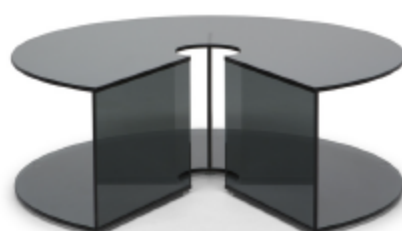

■ T041005XOF / T041005XDD
 (draft image - projectual review)

■ T041008XOF / T041008XDD

■ T041011XOF / T041011XDD

■ T041006XOF / T041006XDD
 (draft image - projectual review)

■ T041009XOF / T041009XDD

■ T041012XOF / T041012XDD

■ T041004XOF / T041004XDD
 (draft image - projectual review)

■ T041007XOF / T041007XDD

■ T041010XOF / T041010XDD

ALL PICTURES SHOWN ARE FOR ILLUSTRATIVE PURPOSE ONLY. ACTUAL PRODUCT MAY VARY DUE TO PRODUCT ENHANCEMENT.

NATUZZI EDITIONS

PEPE T041

SCHEMATICS

ROUND CENTRAL

70cm H 41cm
 27,56" H 16,14"
 90cm H 31cm
 35,43" H 12,2"

ROUND ACCENT

40cm H 51cm
 15,75" H 20,08"

FINISHINGS