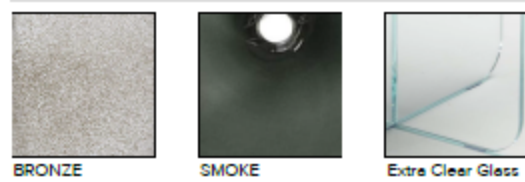

FINISHINGS

Frame finishing